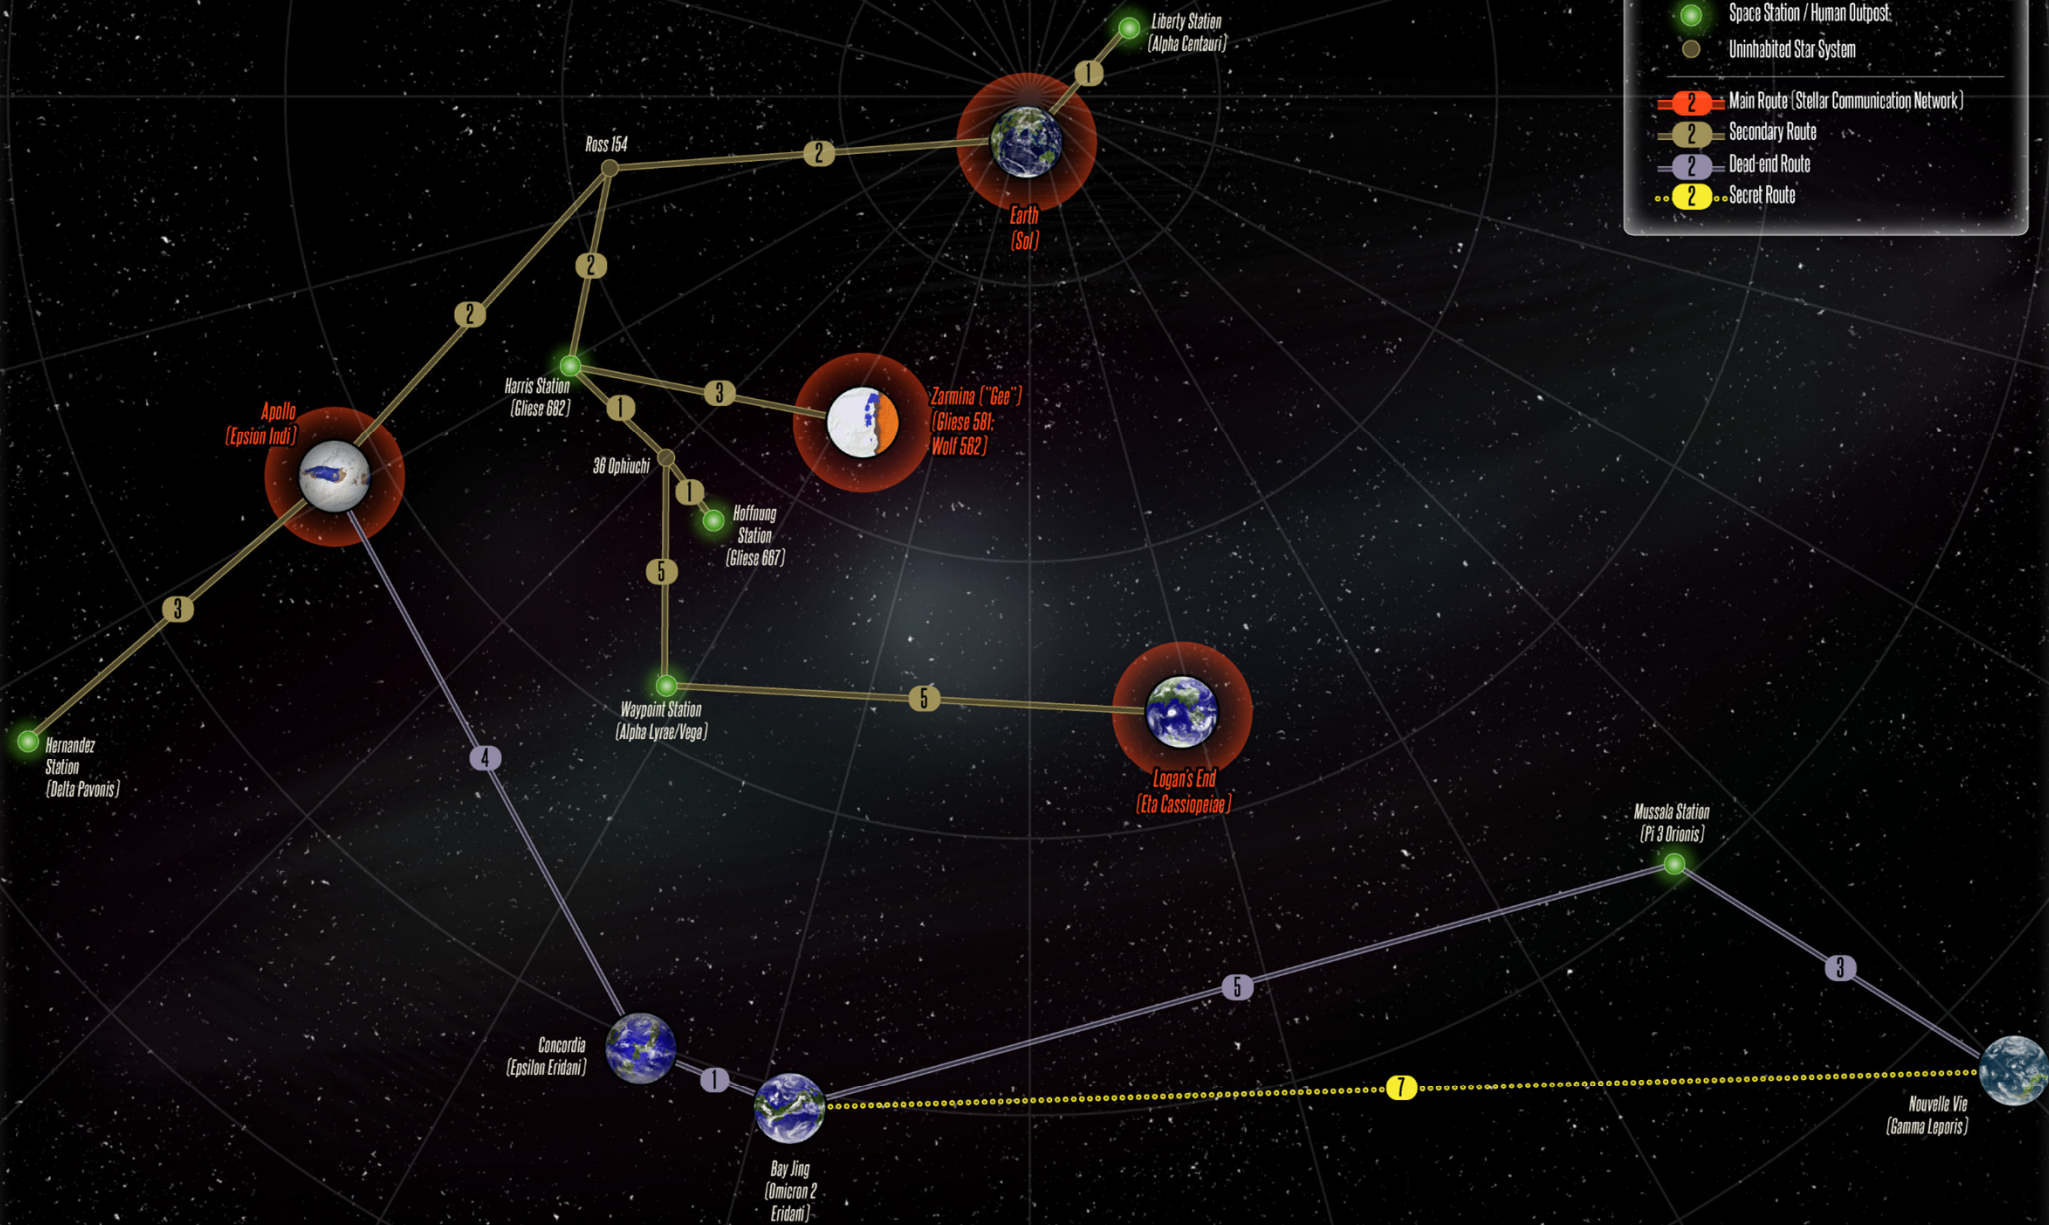

LEGEND

-  Settled Star System
-  Space Station / Human Outpost
-  Uninhabited Star System
-  Main Route (Stellar Communication Network)
-  Secondary Route
-  Dead-end Route
-  Secret Route

  
**SEVEN WORLDS**

LEGEND

- Settled Star System
- Space Station / Human Outpost
- Uninhabited Star System
- Main Route (Stellar Communication Network)
- Secondary Route
- Dead-end Route
- Secret Route

SEVEN WORLDS

LEGEND

-  Settled Star System
-  Space Station / Human Outpost
-  Uninhabited Star System

---

-  Main Route (Stellar Communication Network)
-  Secondary Route
-  Dead-end Route
-  Secret Route

  
SEVEN WORLDS