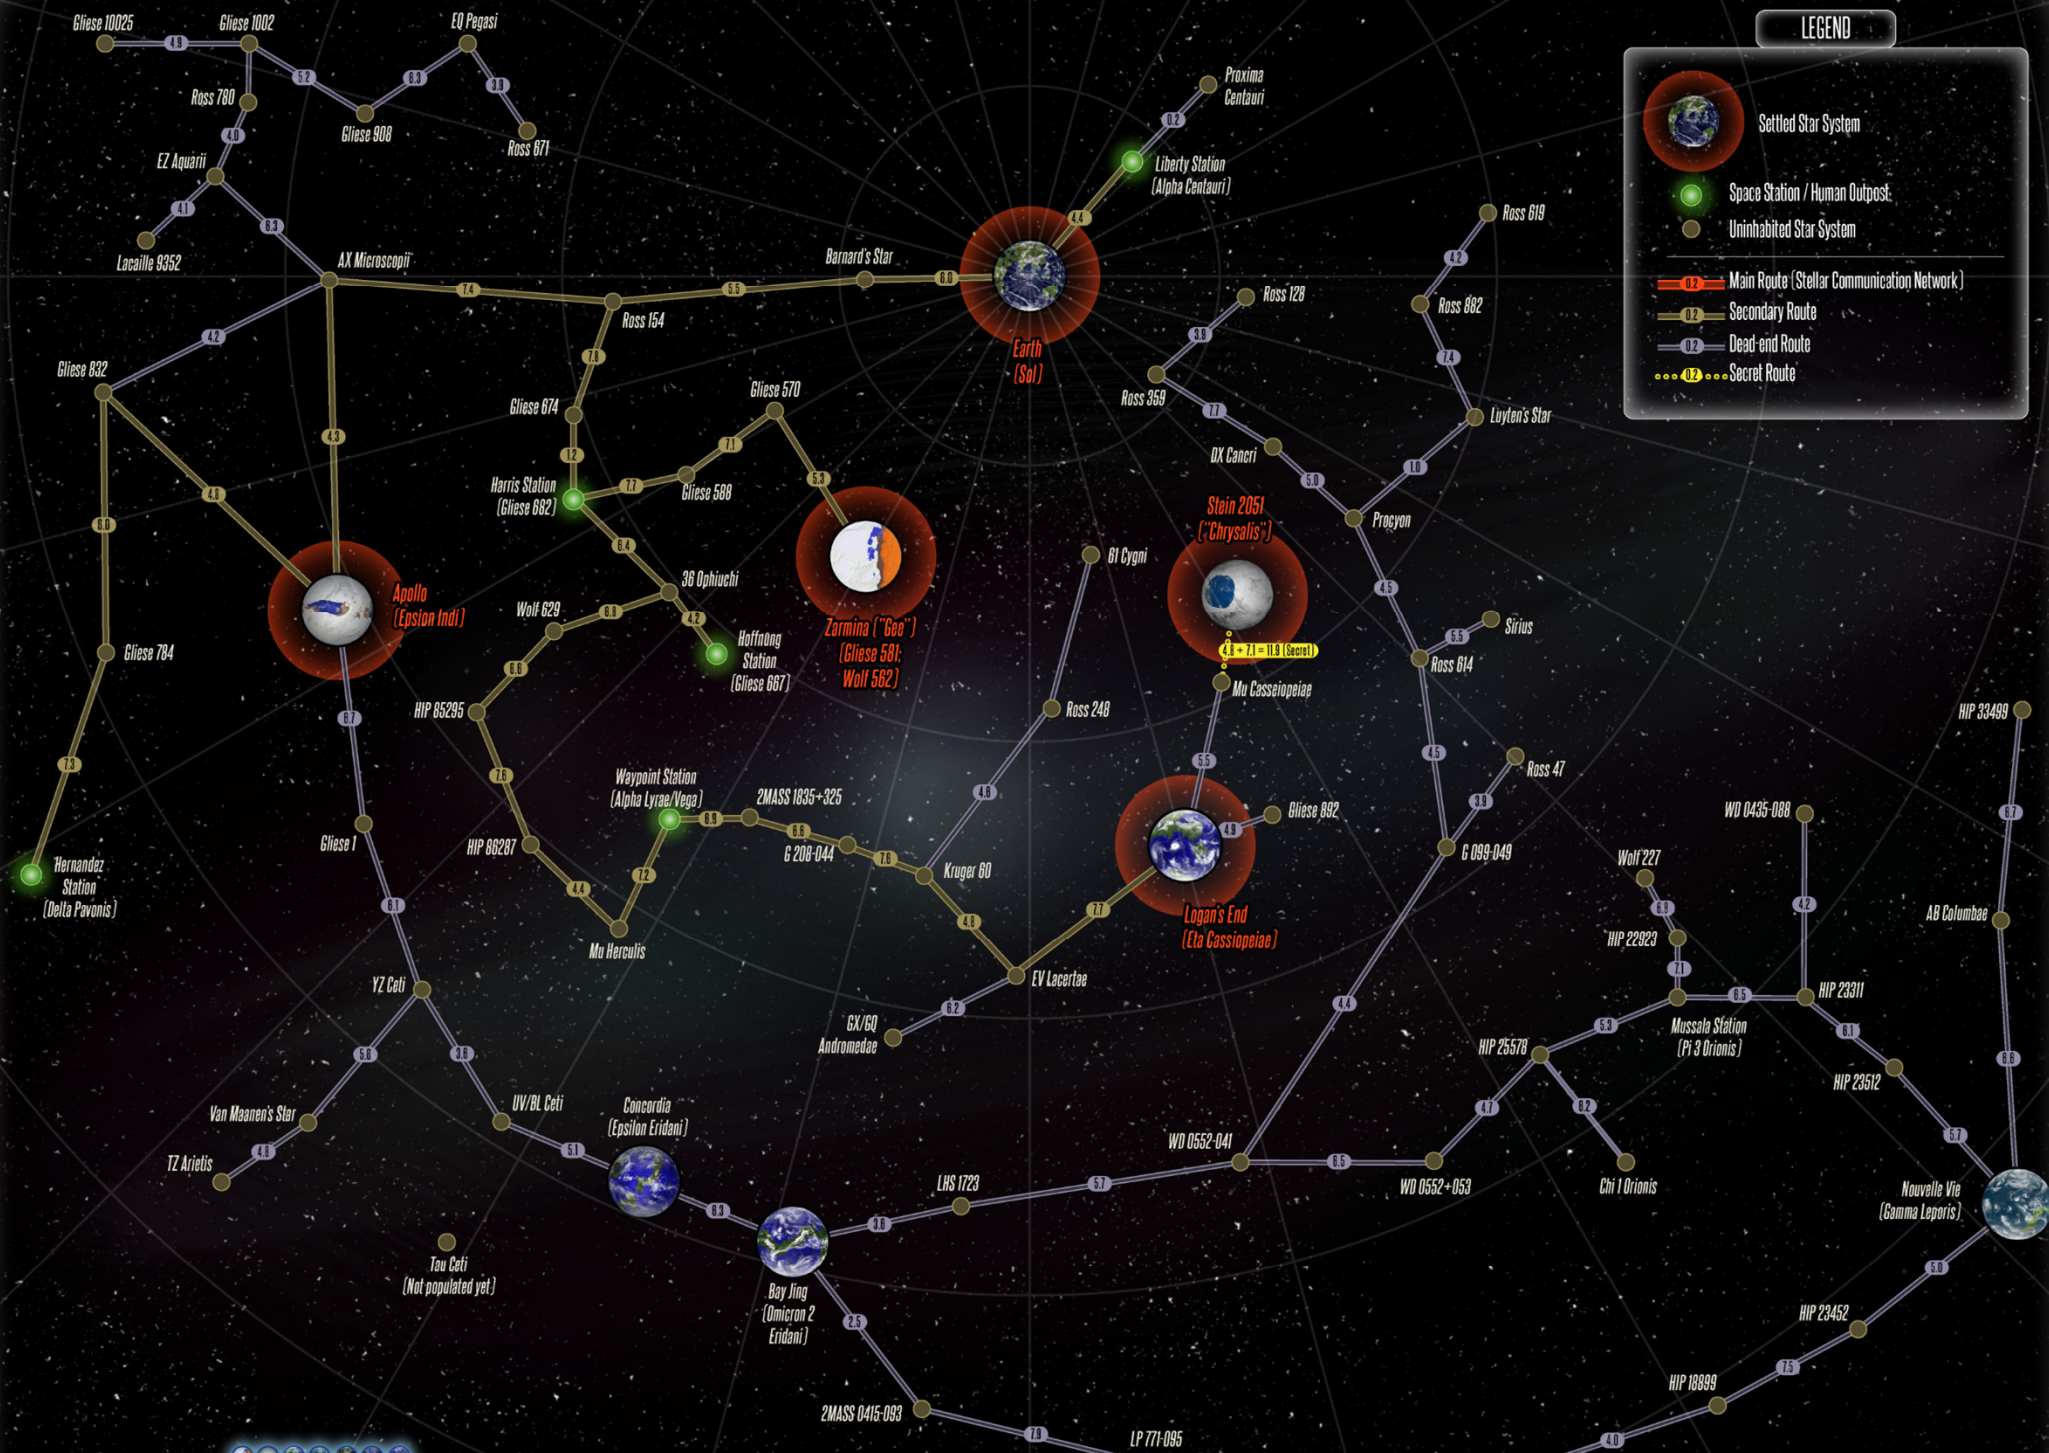

LEGEND

-  Settled Star System
-  Space Station / Human Outpost
-  Uninhabited Star System
-  Main Route (Stellar Communication Network)
-  Secondary Route
-  Dead-end Route
-  Secret Route

  
**SEVEN WORLDS**

LEGEND

- Settled Star System
- Space Station / Human Outpost
- Uninhabited Star System
- Main Route (Stellar Communication Network)
- Secondary Route
- Dead-end Route
- Secret Route

SEVEN WORLDS

LEGEND

-  Settled Star System
-  Space Station / Human Outpost
-  Uninhabited Star System

---

-  Main Route (Stellar Communication Network)
-  Secondary Route
-  Dead-end Route
-  Secret Route

  
SEVEN WORLDS