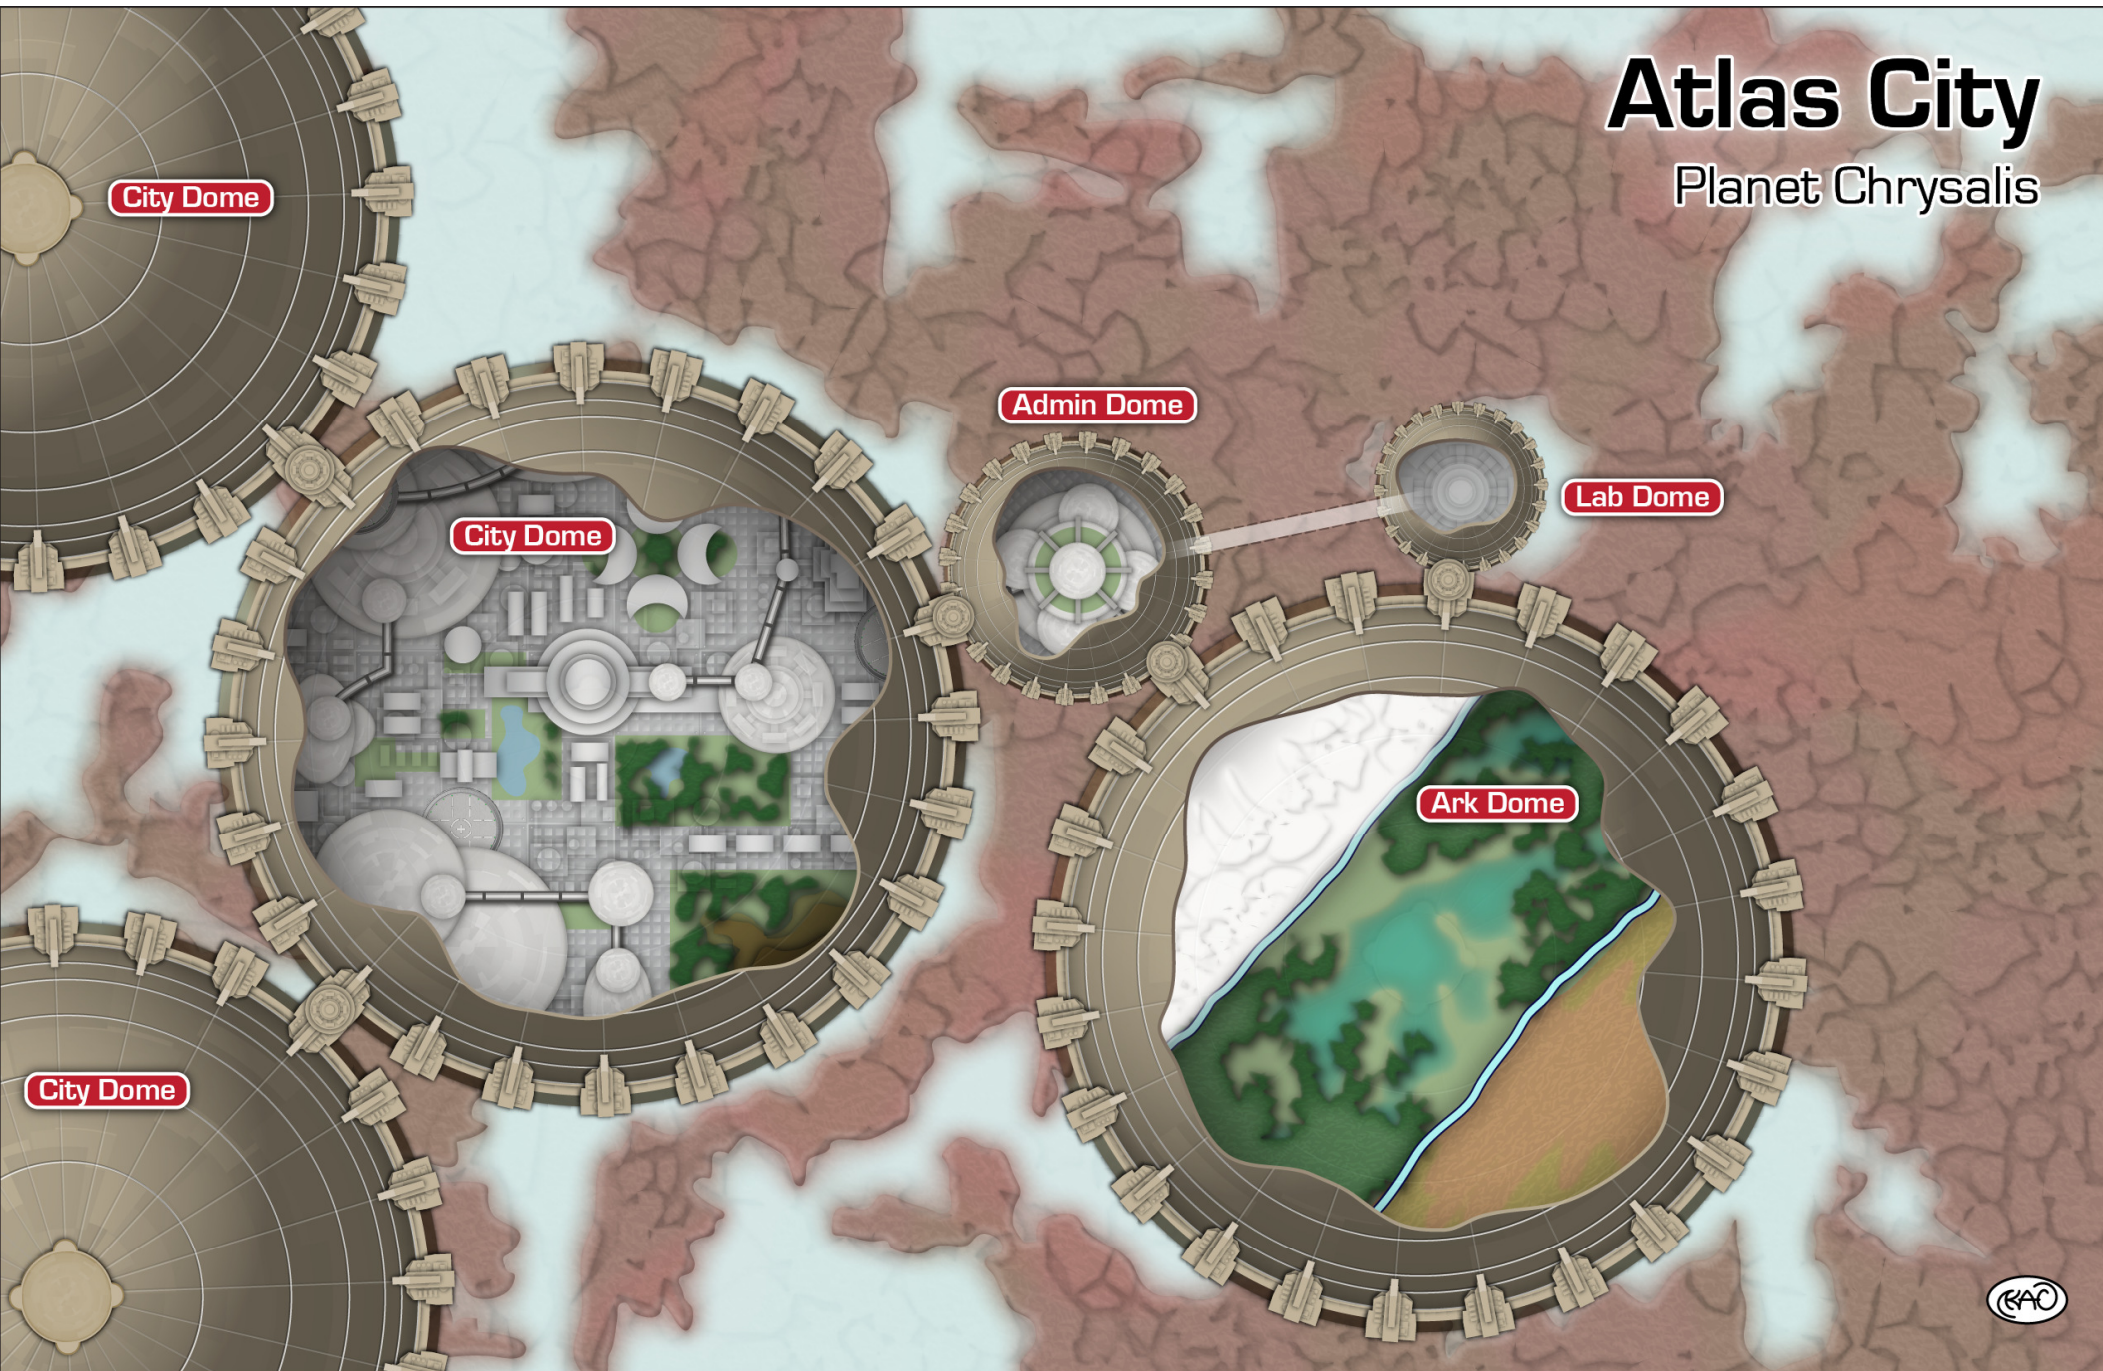

Atlas City

Planet Chrysalis