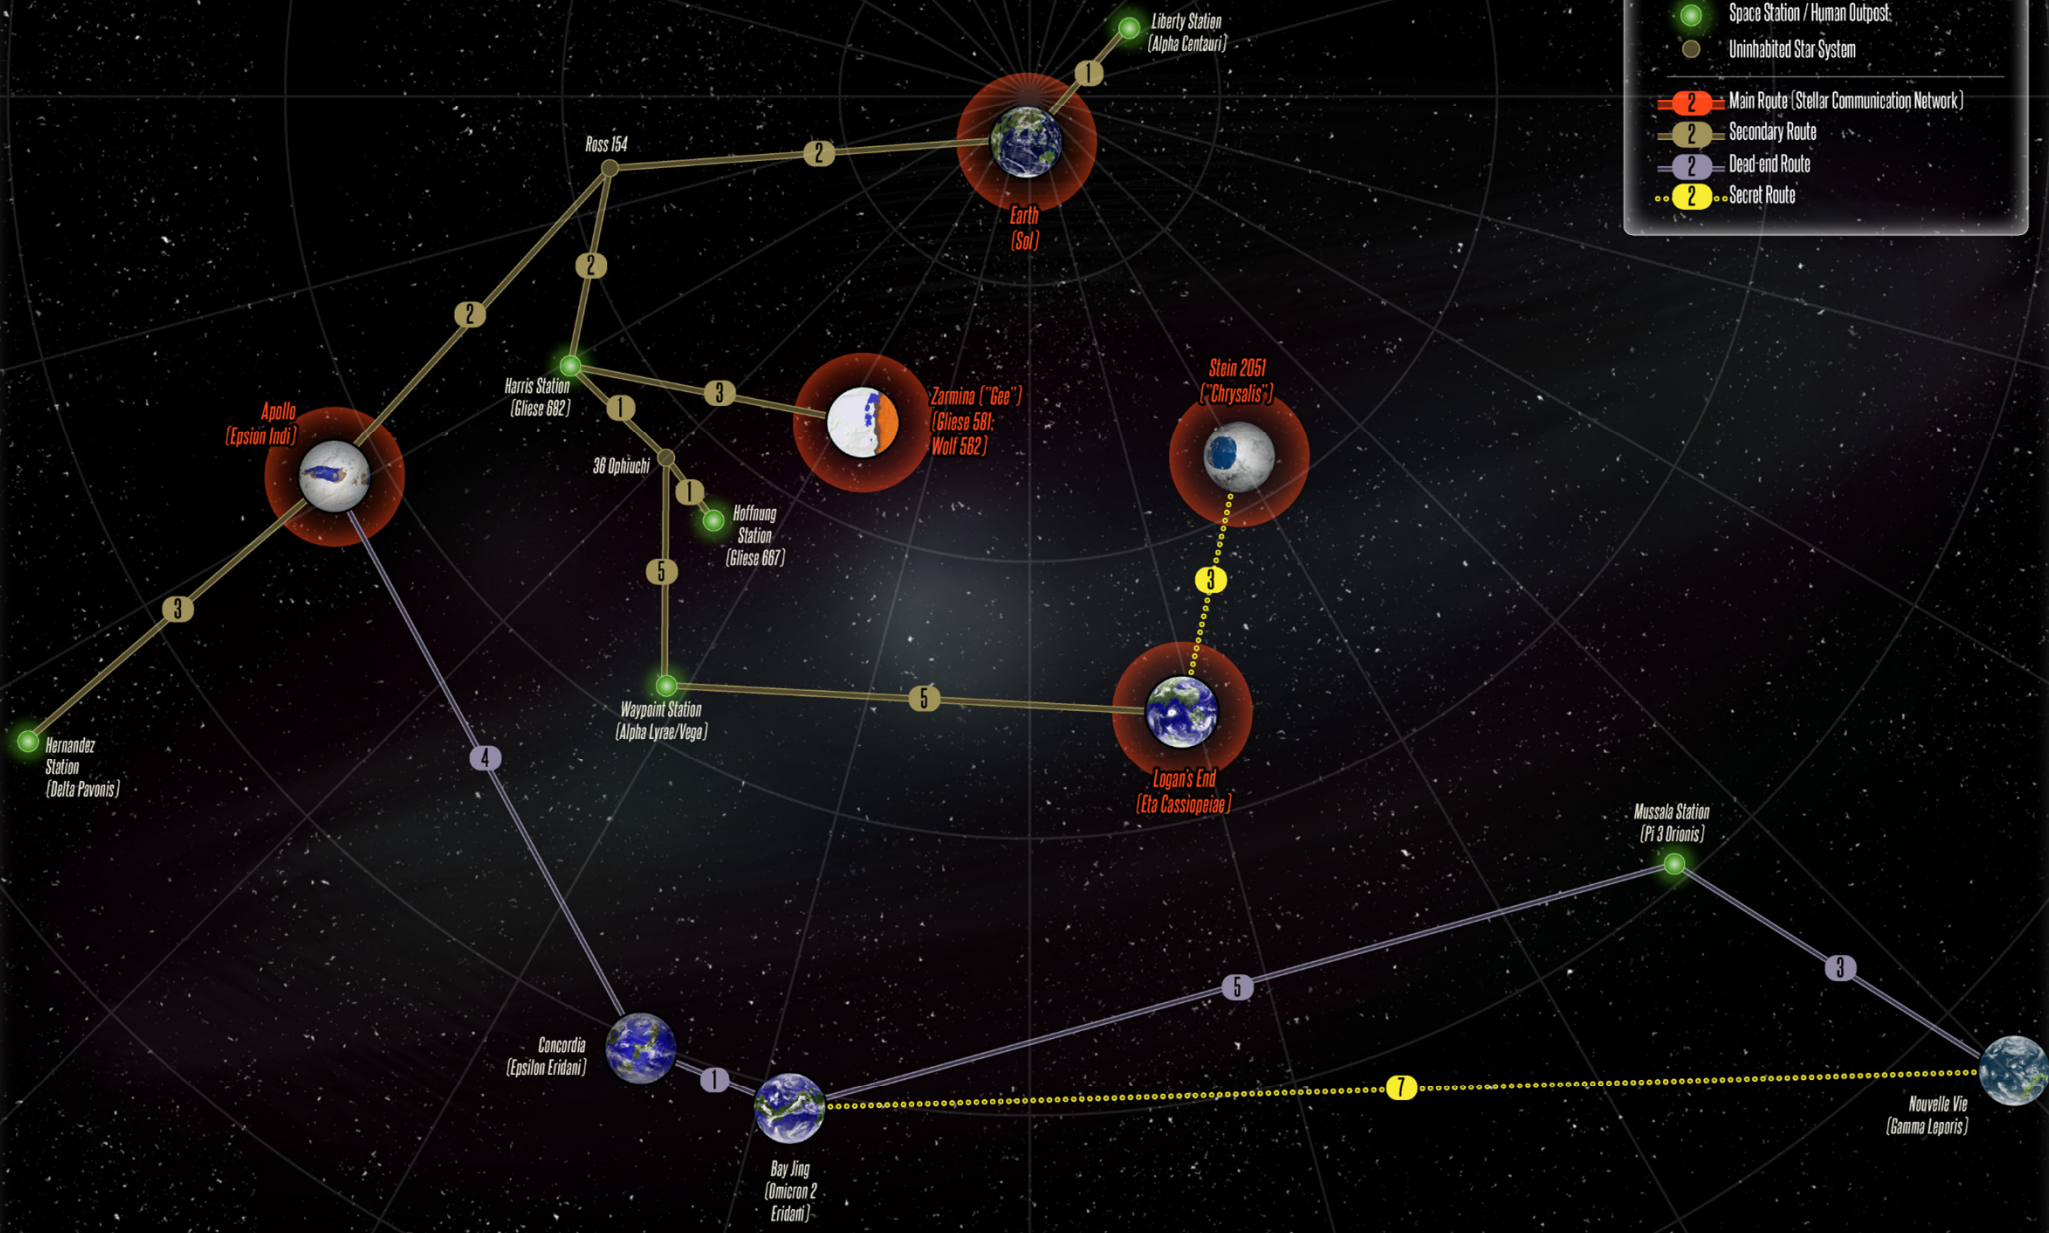

LEGEND

-  Settled Star System
-  Space Station / Human Outpost
-  Uninhabited Star System
-  Main Route (Stellar Communication Network)
-  Secondary Route
-  Dead-end Route
-  Secret Route

  
**SEVEN WORLDS**

LEGEND

- Settled Star System
- Space Station / Human Outpost
- Uninhabited Star System
- Main Route (Stellar Communication Network)
- Secondary Route
- Dead-end Route
- Secret Route

SEVEN WORLDS

LEGEND

-  Settled Star System
-  Space Station / Human Outpost
-  Uninhabited Star System

---

-  Main Route (Stellar Communication Network)
-  Secondary Route
-  Dead-end Route
-  Secret Route

  
SEVEN WORLDS