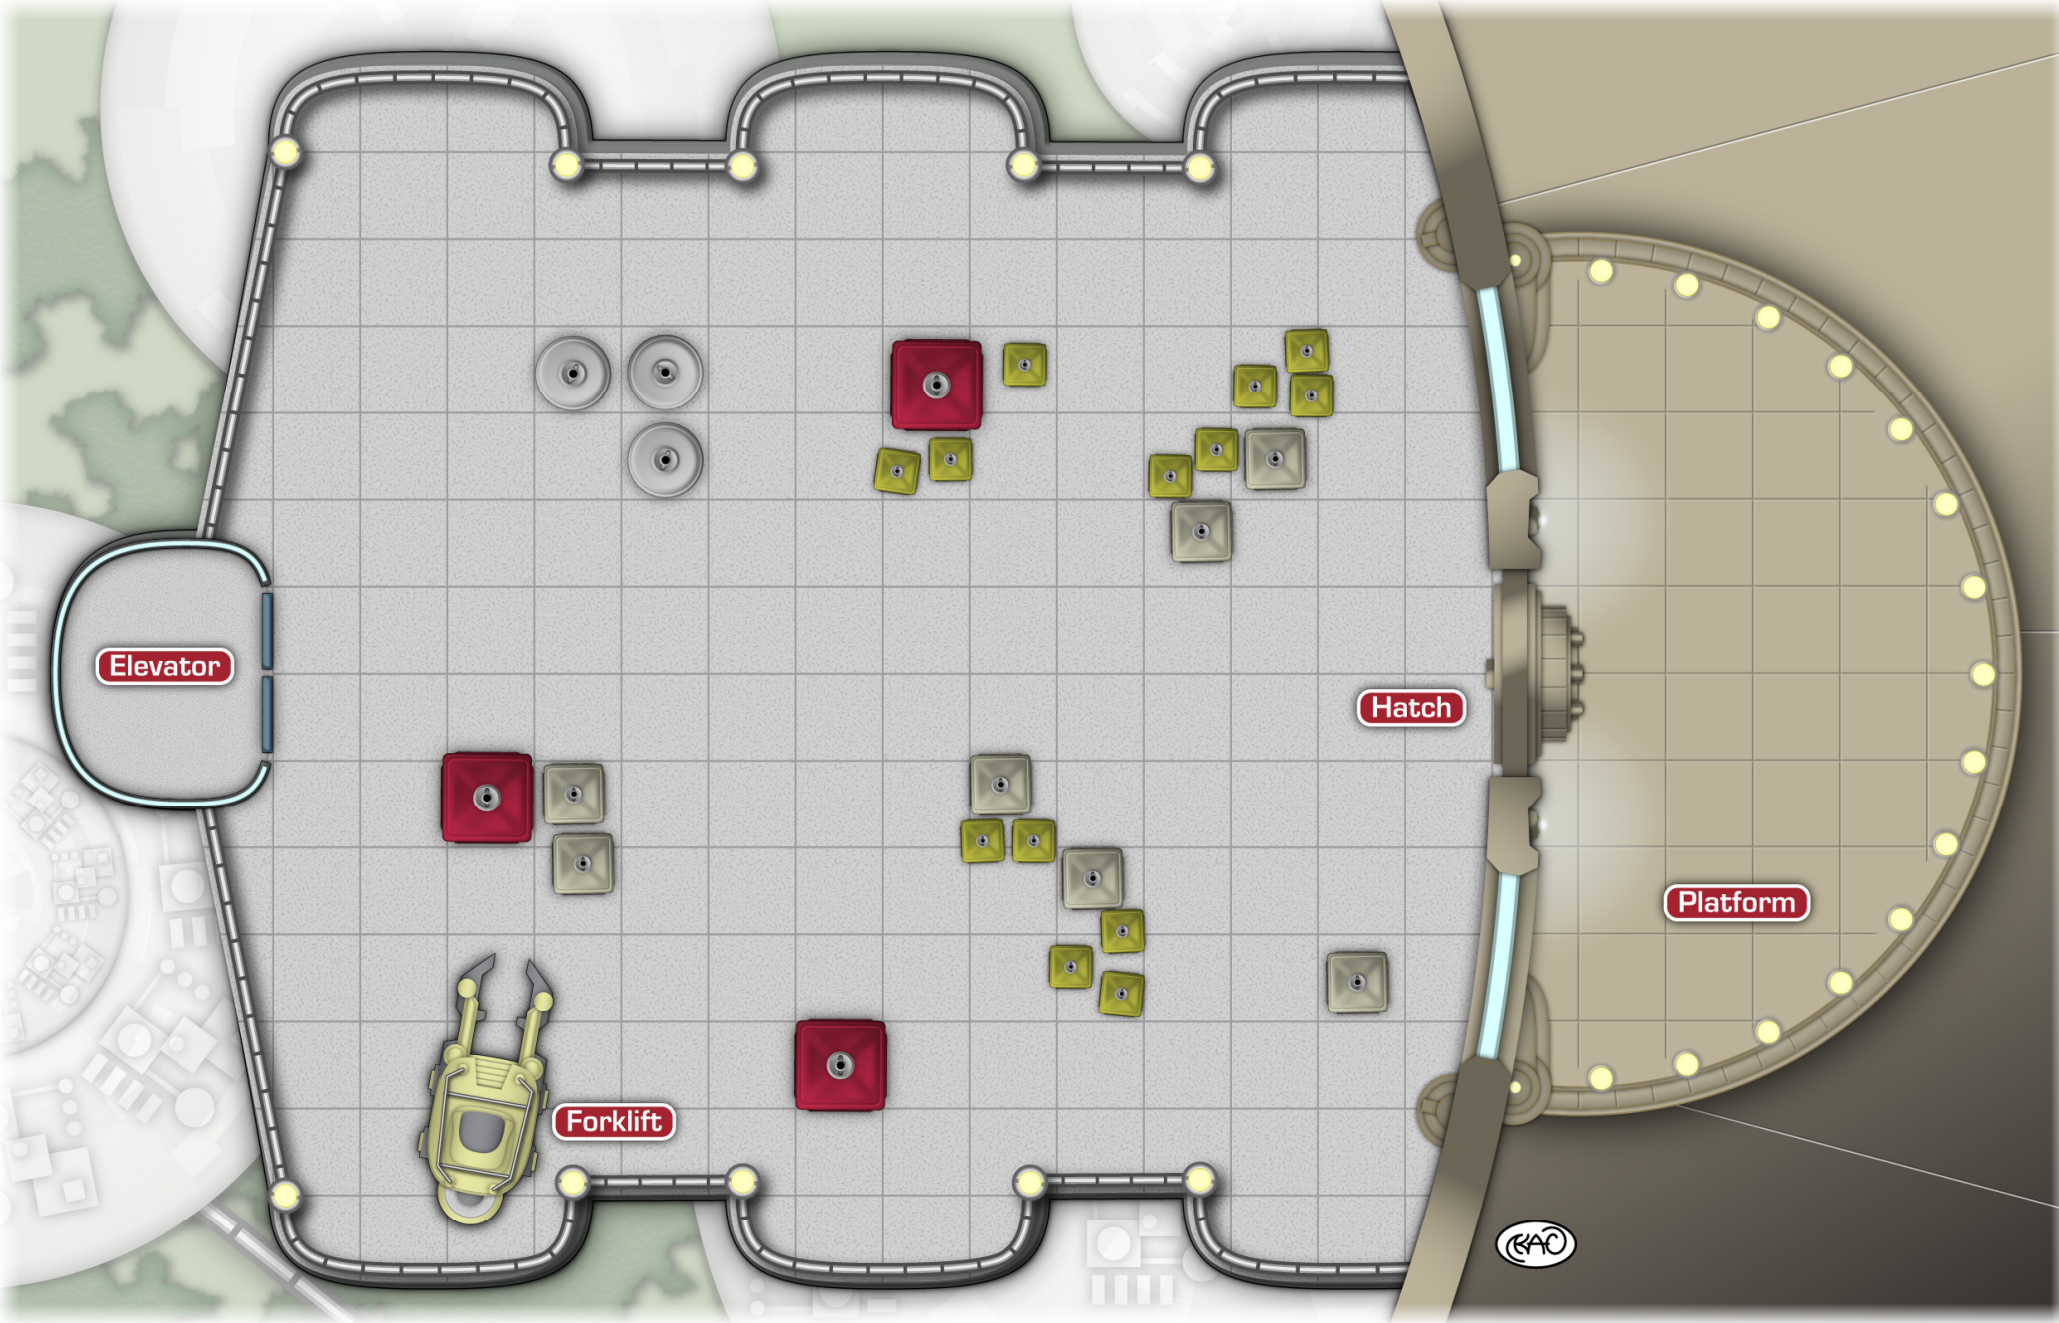

LEGEND

-  Settled Star System
-  Space Station / Human Outpost
-  Uninhabited Star System
-  Main Route (Stellar Communication Network)
-  Secondary Route
-  Dead-end Route
-  Secret Route

  
**SEVEN WORLDS**

# Atlas City

Planet Chrysalis

City Dome

Admin Dome

Lab Dome

City Dome

Ark Dome

City Dome

# Atlas City

Planet Chrysalis

Elevator

Hatch

Platform

Forklift