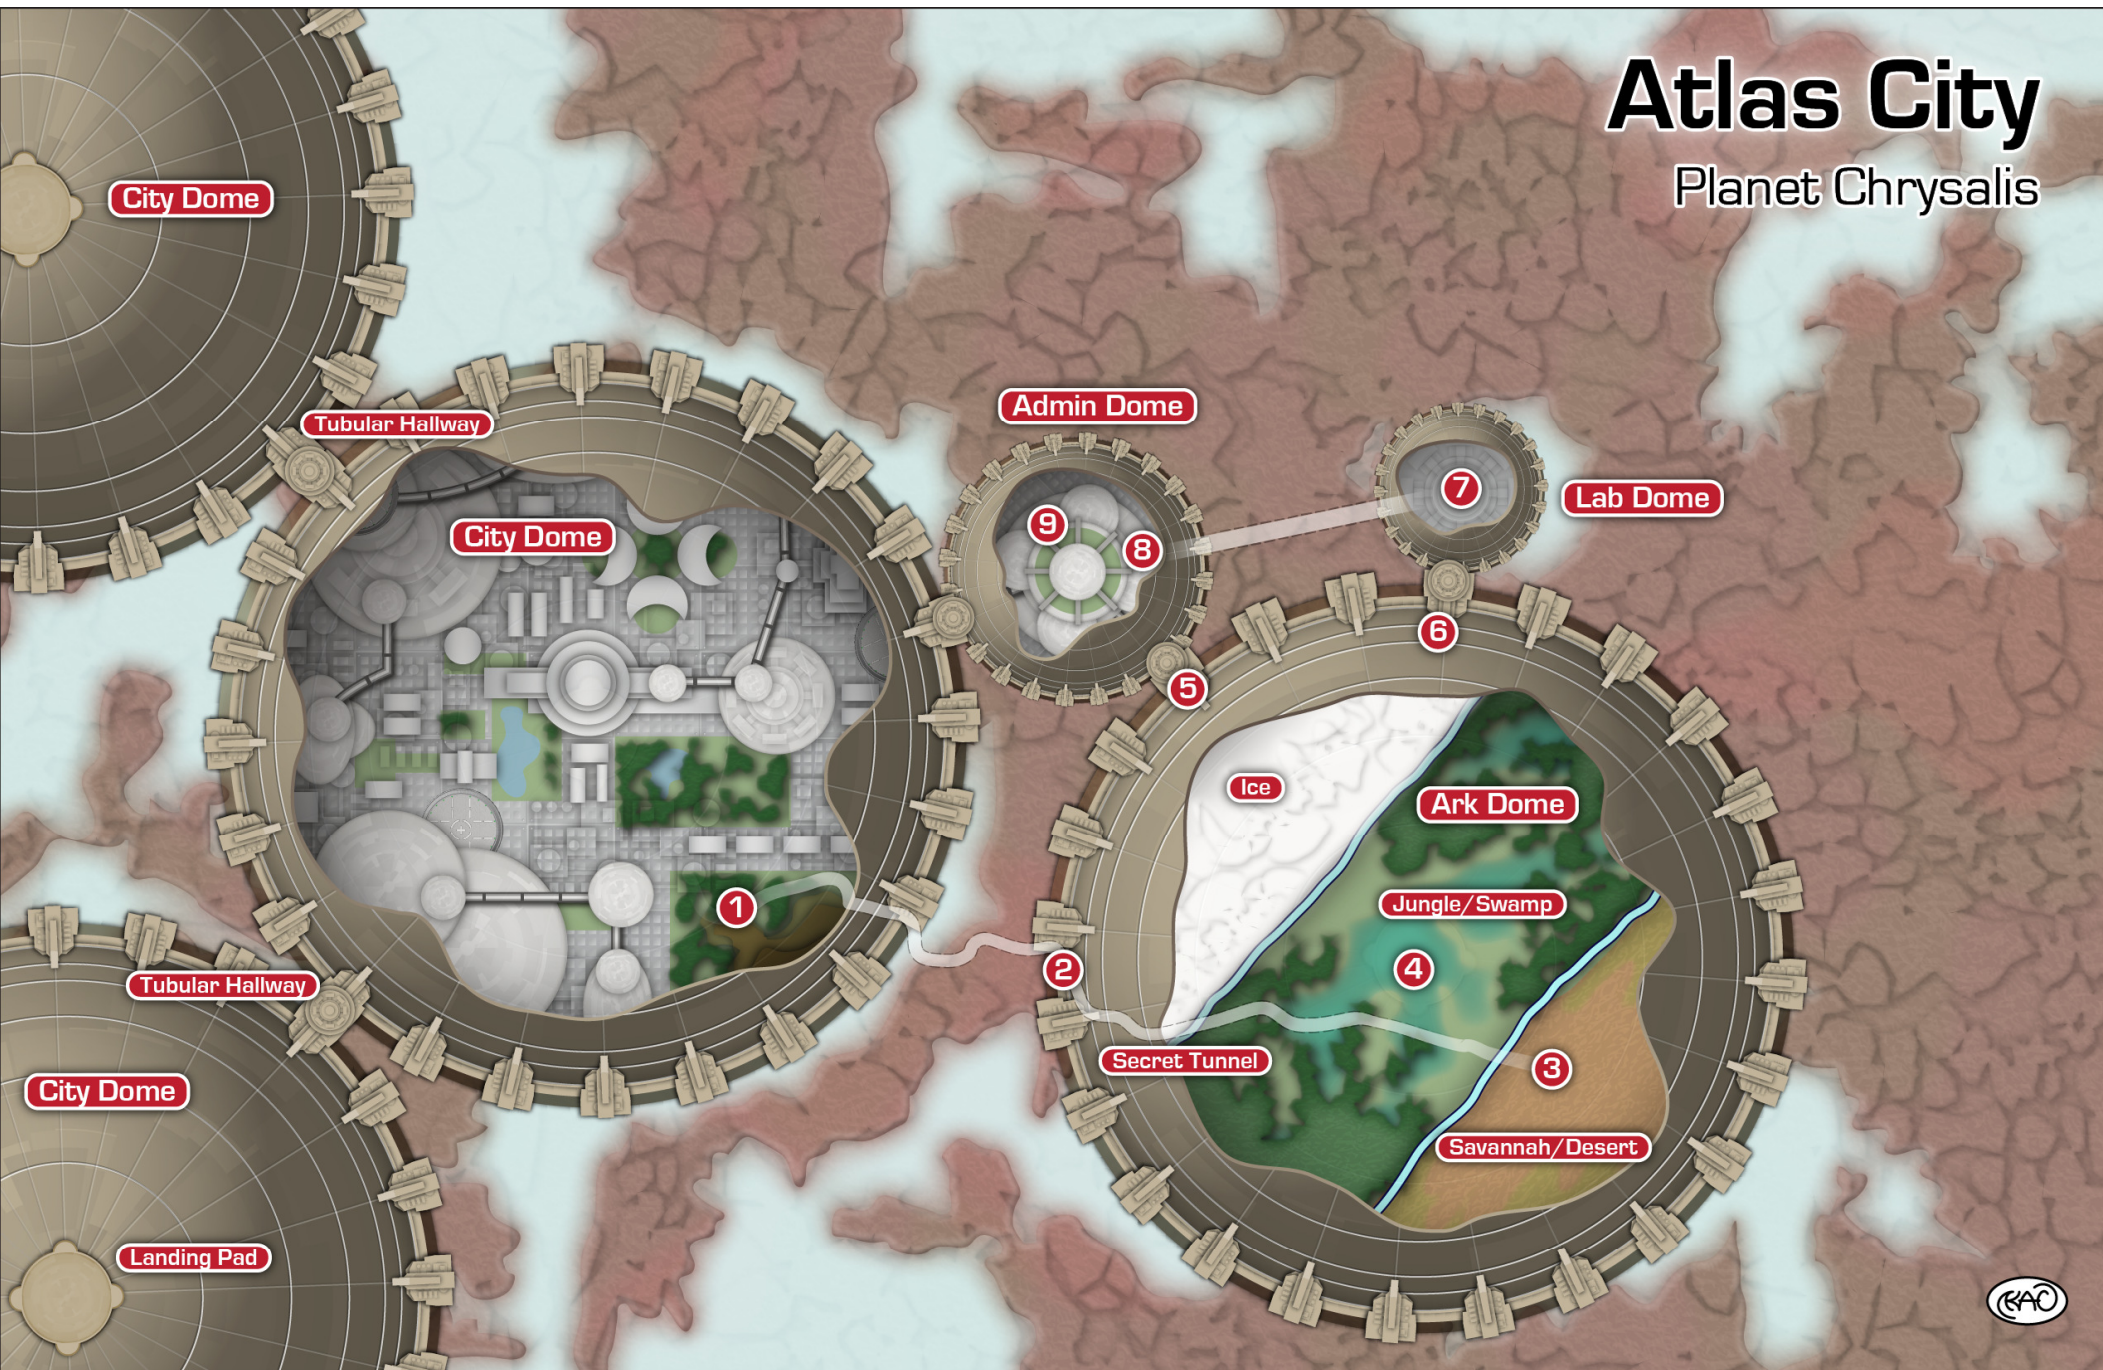

LEGEND

-  Settled Star System
-  Space Station / Human Outpost
-  Uninhabited Star System
-  Main Route (Stellar Communication Network)
-  Secondary Route
-  Dead-end Route
-  Secret Route

  
**SEVEN WORLDS**

# Atlas City

Planet Chrysalis

City Dome

Admin Dome

Lab Dome

City Dome

Ark Dome

City Dome

# Atlas City

Planet Chrysalis

Elevator

Hatch

Platform

Forklift