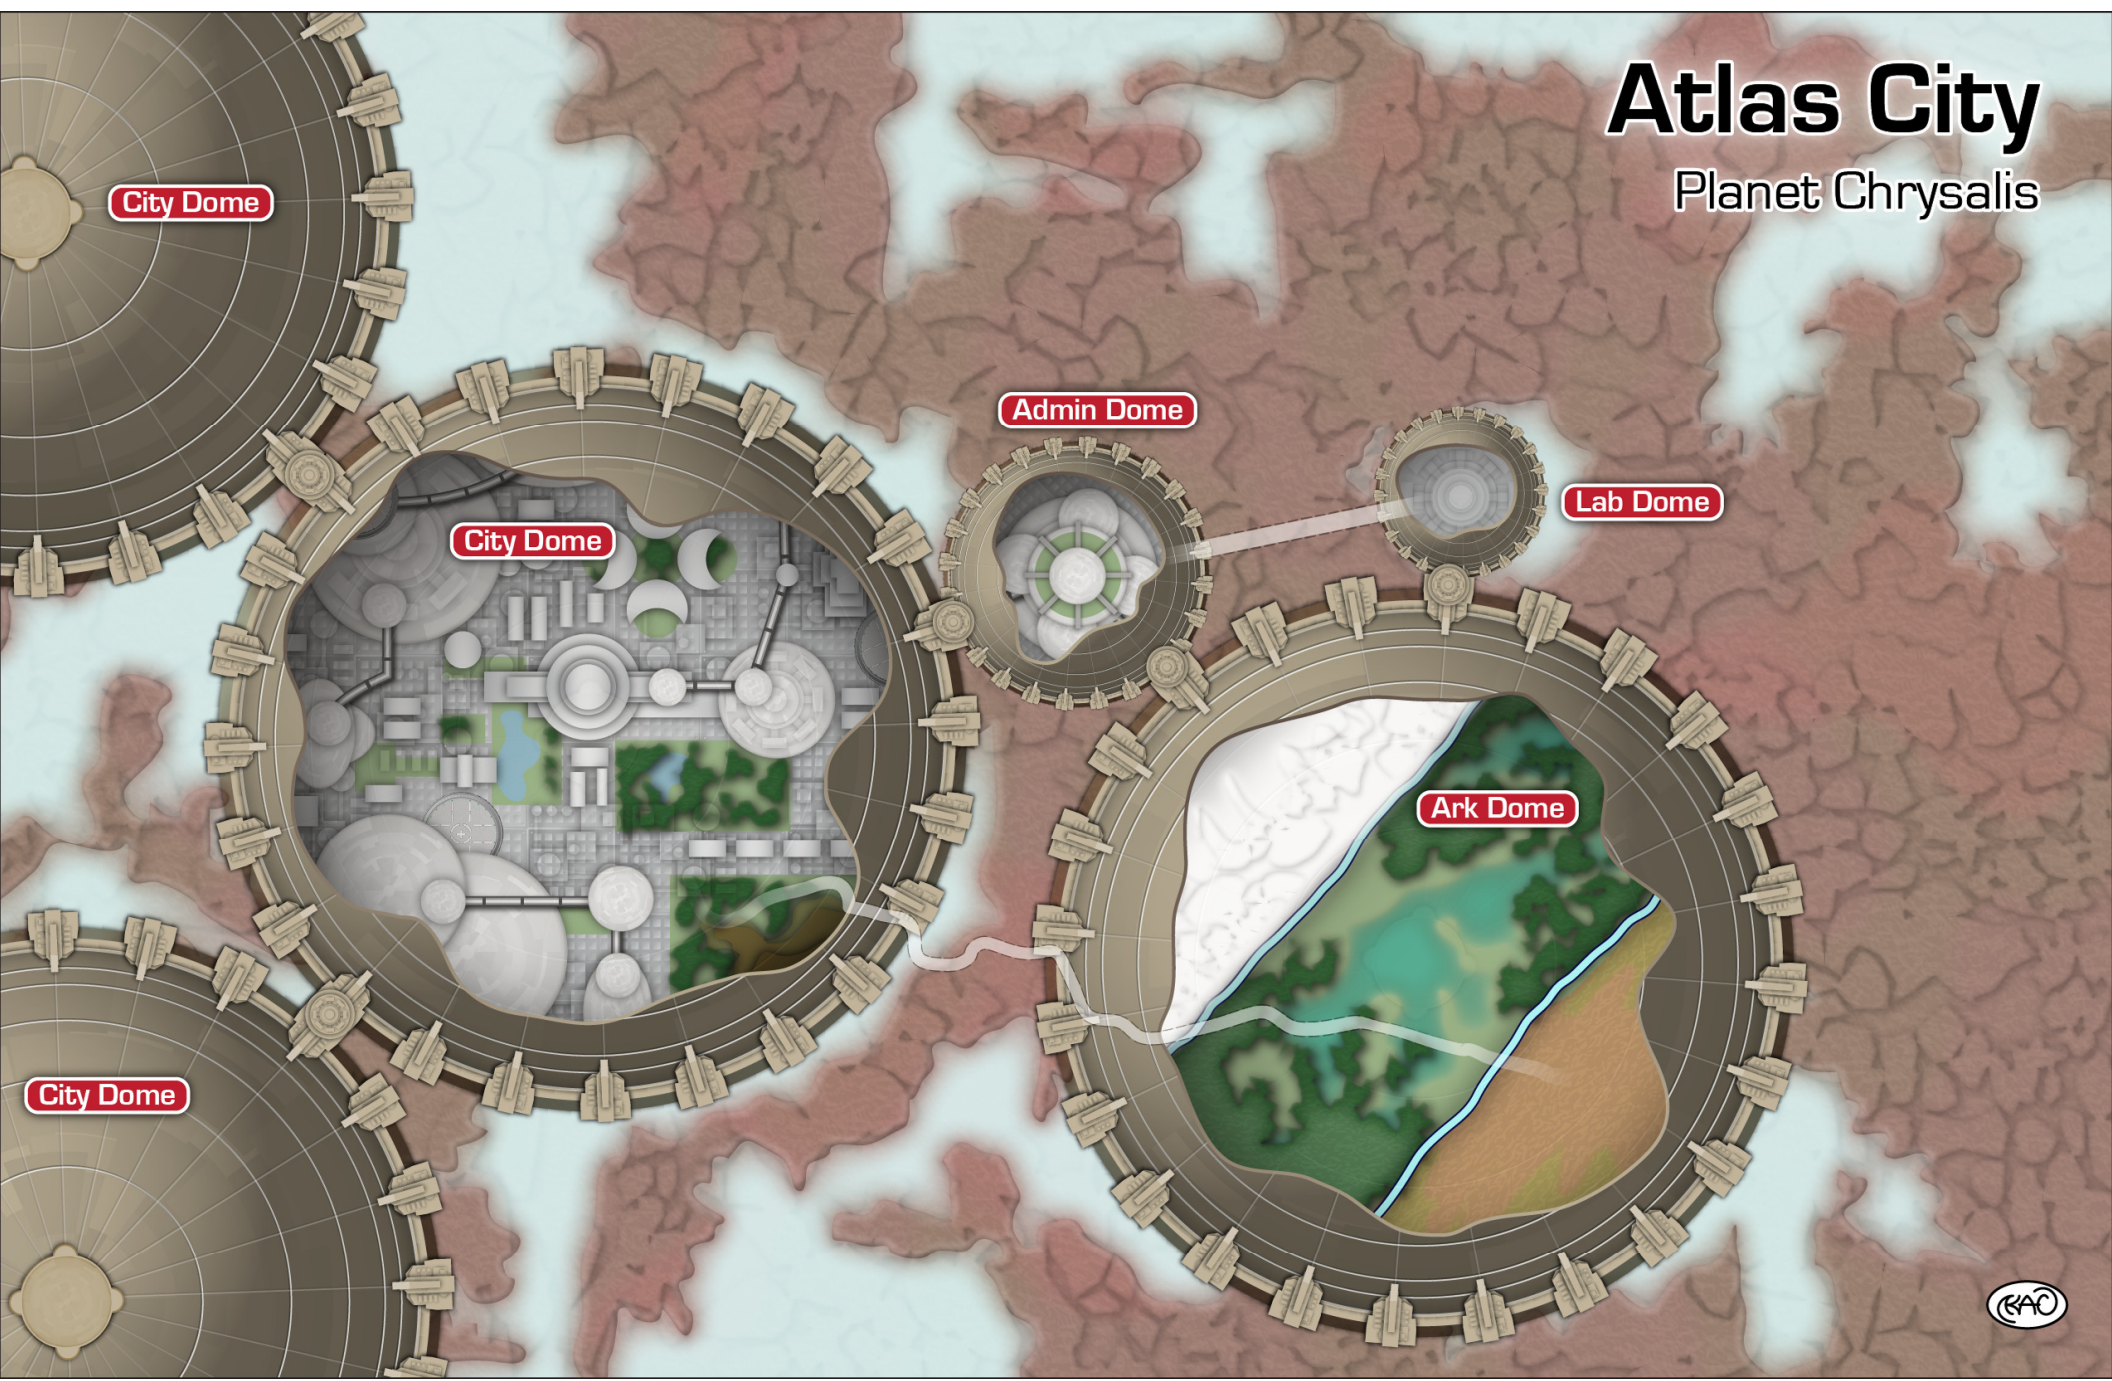

Atlas City

Planet Chrysalis

City Dome

Admin Dome

Lab Dome

City Dome

Ark Dome

City Dome